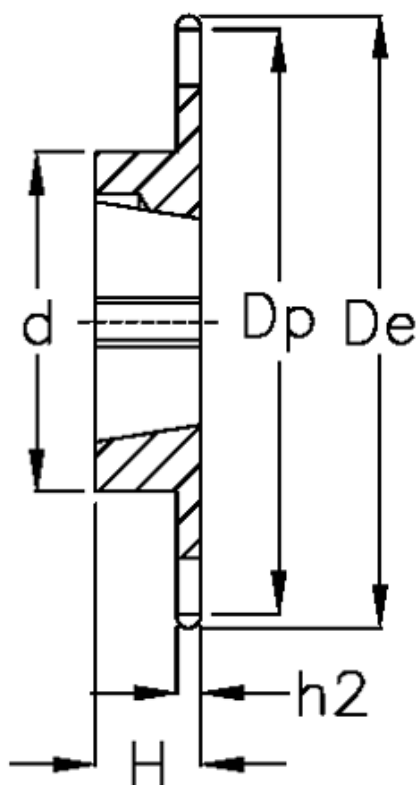

Data Sheet

Article number: 616031006017

Description: Taperbored sprocket 10 B-1 Z=17 simplex
for bushing 1610

Measures

C = 1.6

d = 71

De = 93

Dp = 86.36

For bush = 1610

For chain size = 5/8" x 3/8"

For chain type = 10 B-1

H = 25

h1 = 9.1

Material = Stål

Number of teeth = 17